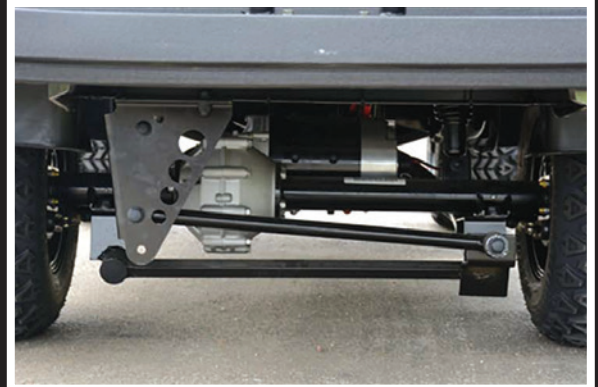

CatawbaIslandCarts.com

419.573.6225

145 SE Catawba Road
Port Clinton, OH 43452