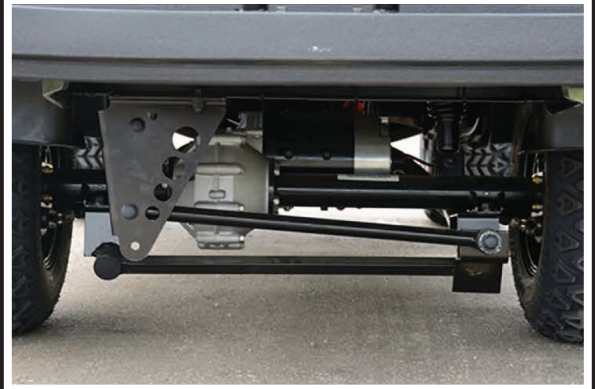

CatawbaIslandCarts.com

419.573.6225

111 SE Catawba Road
Port Clinton, OH 43452