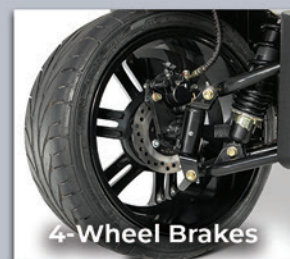

3-point Seat Belts