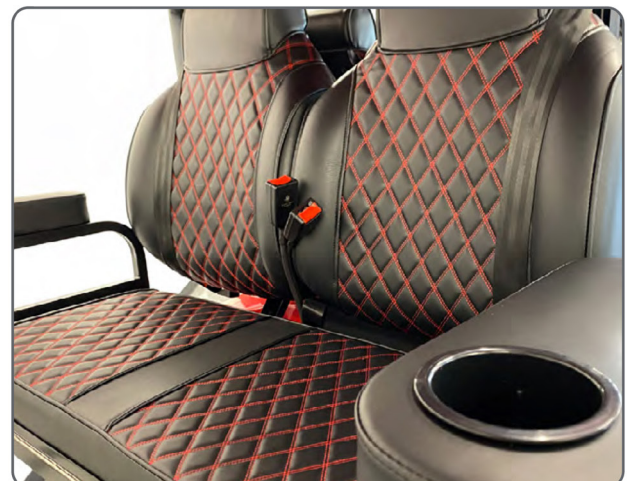

ELECTRICAL SYSTEMS

- **Power:** E
- **Controller:** 450 amp
- **Motor:** 5kW Motor
- **Batteries:** Maintenance-Free AGM

Every EPIC is backed by a 2-year limited manufacturer warranty. See Dealer Associate for details.